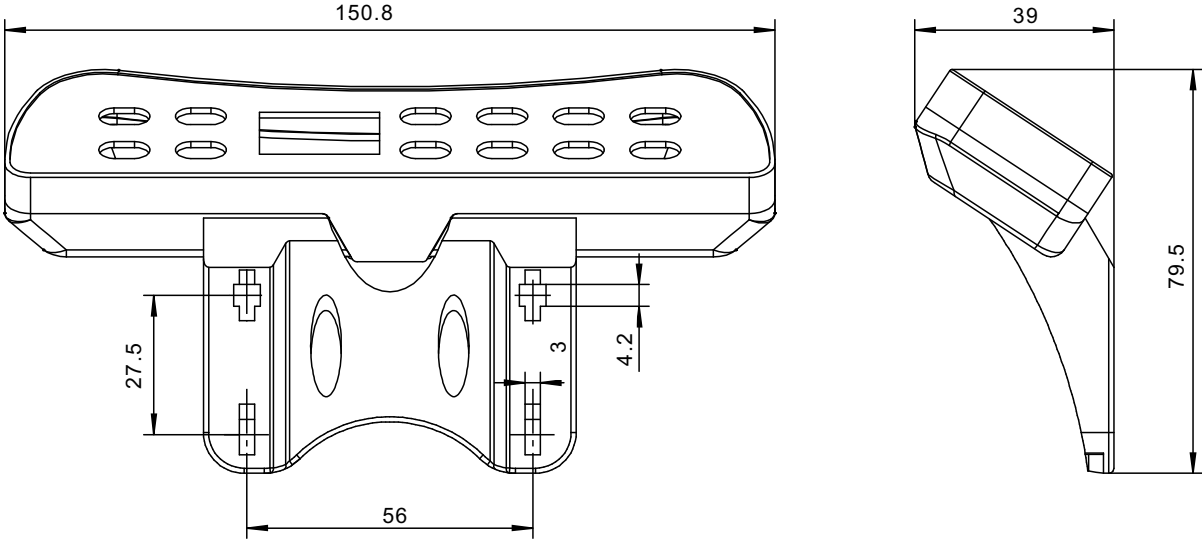

Dimensions