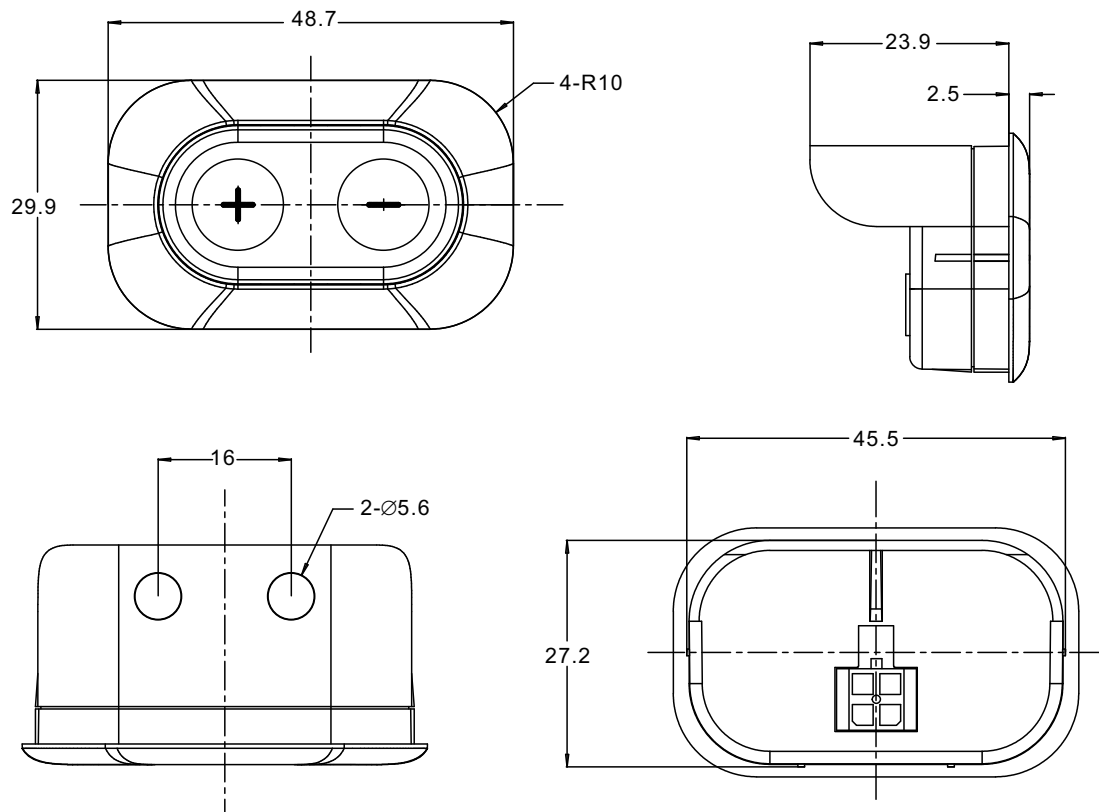

JCHT35K10 can be installed in various types of height adjustable desks, making easy use of pressing up & down button to control desk lifting. JCHT35K10 is available in side mounting and top mounting, Satisfied different mounting demands. JCHT35K10 can make free choice of different colours, buttons made for silica gel material, front side of handset is waterproof.

Features

- Up/down drive
- silica gel buttons, waterproof front side
- wire length: 2000mm with 8-core crystal plug

Options

- Customized Logo
- Color: (Panel: Black/White, Button: Black/White/Grey/Green)
- Side mounting & Top mounting

Usage

- Compatible control box: JCB35N1; JCB35N2; JCB35N3; JCB35N4
- Ambient temperature: Indoors (+5°C to +40°C)

Dimensions

Ordering key

JCHT35K - X - X - X - X - X - X