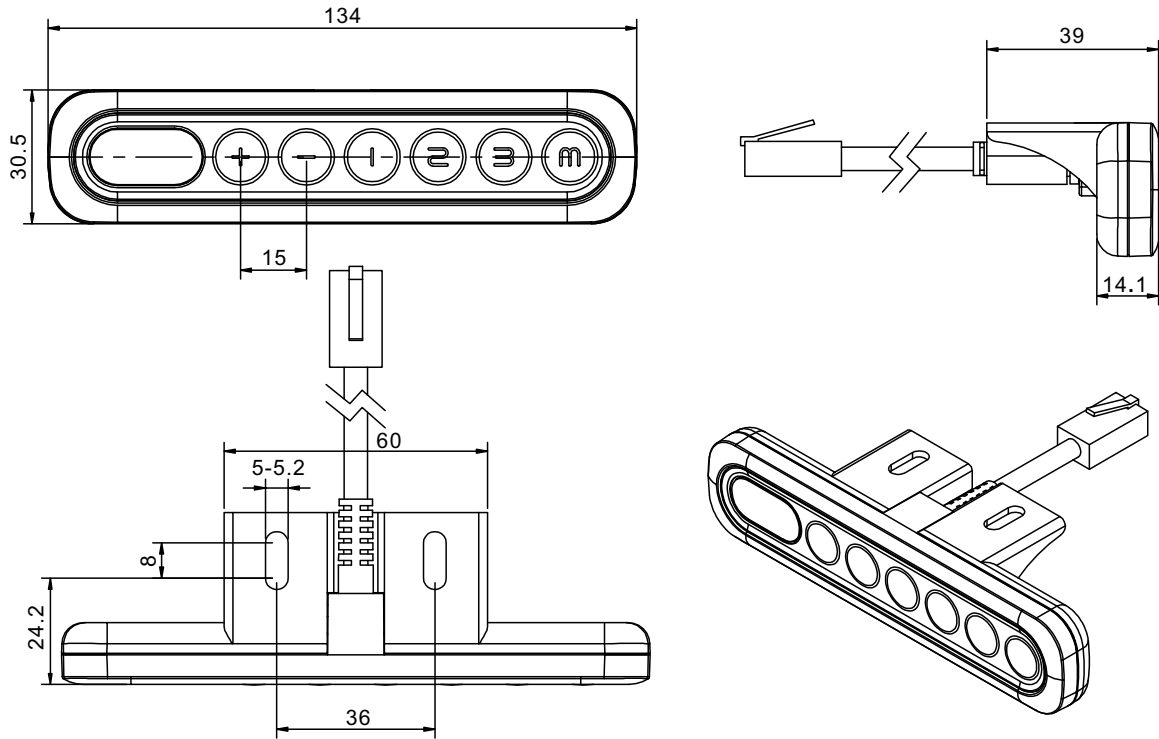

### Features

- Up/down drive
- LED displays actual height
- 3 memory buttons
- silica gel buttons, waterproof front side
- wire length: 2000mm with 8-core crystal plug

## Dimensions