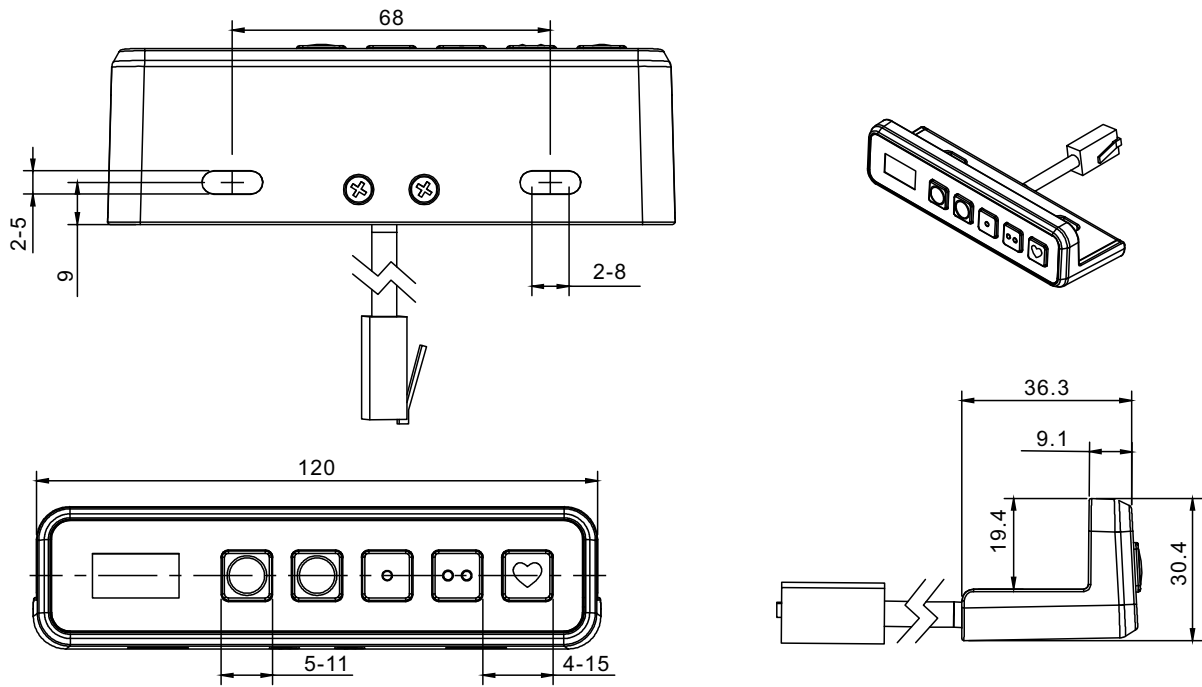

### Features

- Up/down drive
- 2 memory buttons
- LED displays actual height
- Color: white
- Wire length: 2000mm with 8-pin crystal plug
- Silicone button, with comfortable operation feeling

## Dimensions