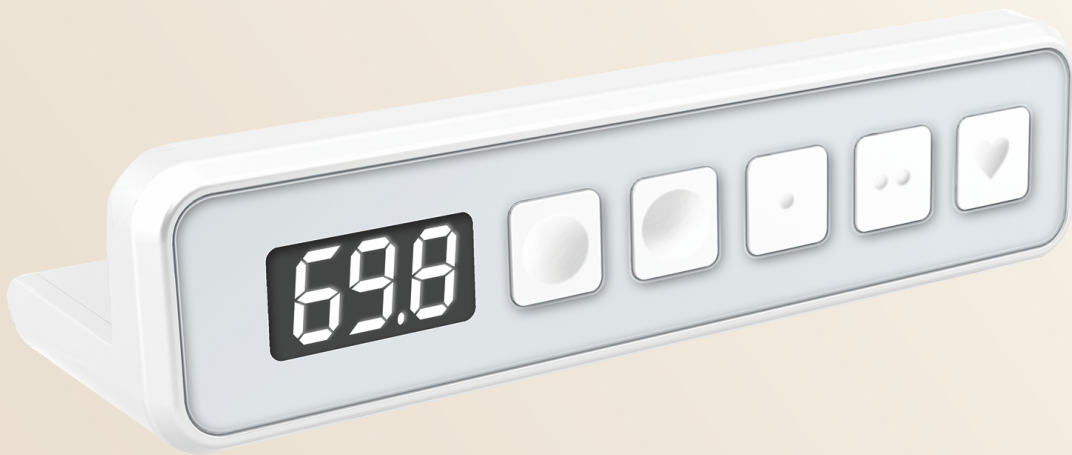

# Handset JCHT35K7

# JCHT35K7

JCHT35K7 is a perfect choice for a wide range of desks and workstations.

Adopt innovative and simple design, Silicone button, with comfortable operation feeling and environment protecting.

Match with series of JIECANG JCB35N control box to all kinds of adjustable desk.

JCHT35K7 can be installed in various types of height adjustable desks, making easy use of pressing up & down button as well as two memory buttons to control desk lifting.

JCHT35K7 has a display for height read-out in either cm or inches. As an extra feature, the LED display can be used for diagnostics as error codes can be displayed.

### Features

- Up/down drive
- 2 memory buttons
- LED displays actual height
- Color: white
- Wire length: 2000mm with 8-pin crystal plug
- Silicone button, with comfortable operation feeling