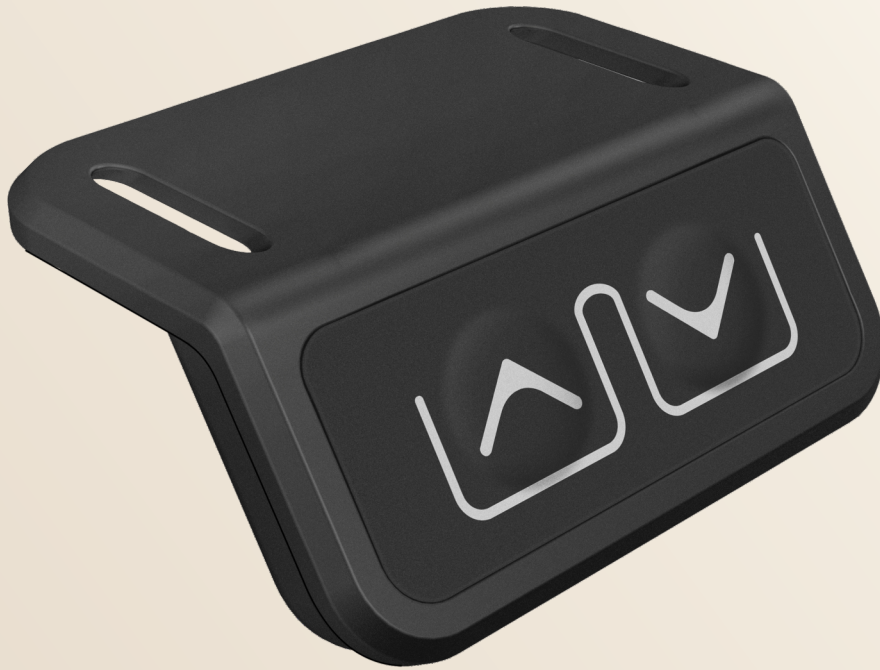

# Handset JCHT35L

# JCHT35L

JCHT35L is a classic type of handset for clean and compact design philosophy. Match with series of JIECANG JCB35N control box to all kinds of adjustable desk.

JCHT35L can be installed in various types of height adjustable desks, making easy use of pressing up & down button to control desk lifting.

### Features

- Up/down drive
- Color: Black
- wire length: 1500mm with 8-pin crystal plug