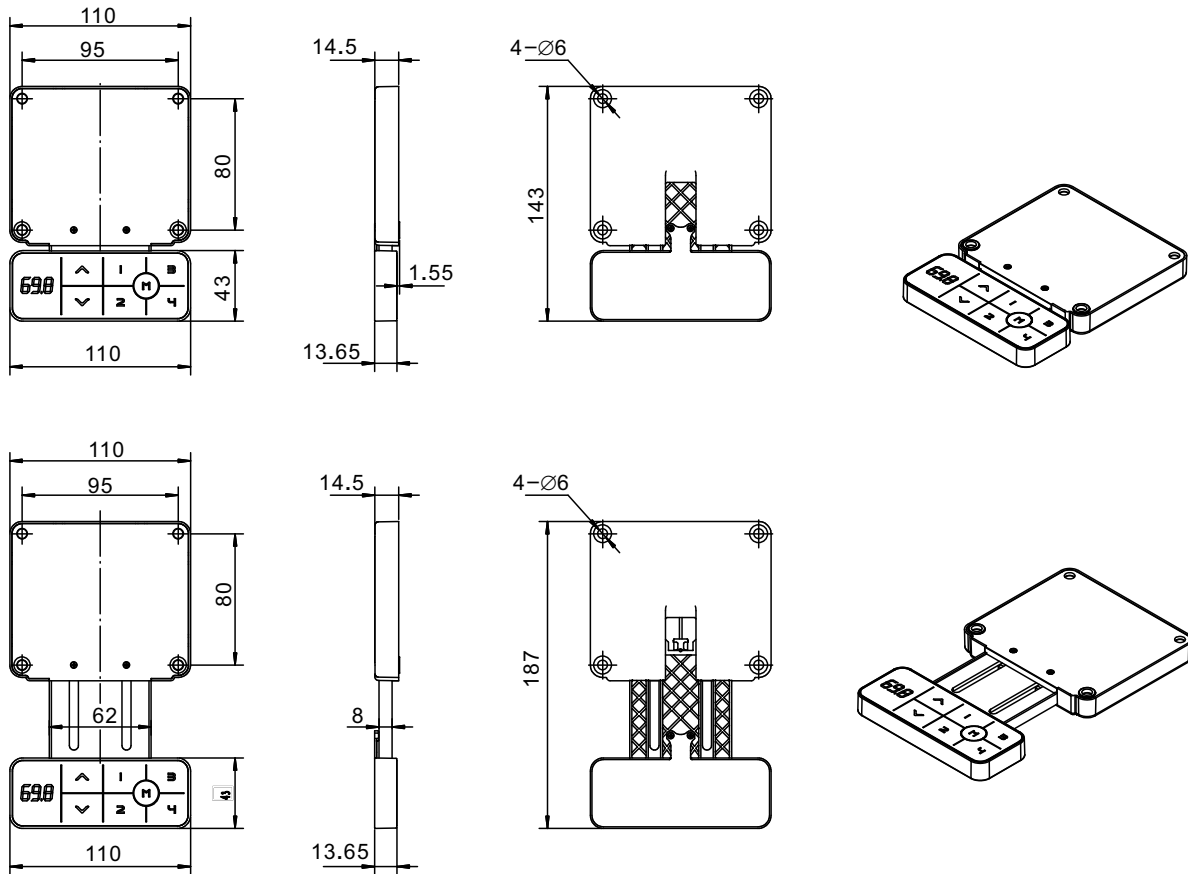

JCHT35M5 can be installed in various types of height adjustable desks, making easy use of pressing up & down button to control desk lifting.

The retracted and stretched designs are the keyword. It can also be retractable under the desk when not in use.

Features

- LED displays actual height
- 7 touchable buttons
- Color: Black
- Touch screen, retracted and stretched design
- wire length: 2000mm with 8-pin crystal plug

Options

- Customized logo
- Customized panel icon

Usage

- Compatible control box: JCB35N1, JCB35N2, JCB35N3, JCB35N4
- Ambient temperature: Indoors (+5°C to +40°C)

Dimensions

Ordering key

JCHT35M - X - TOUCH - X - X - X - X - X