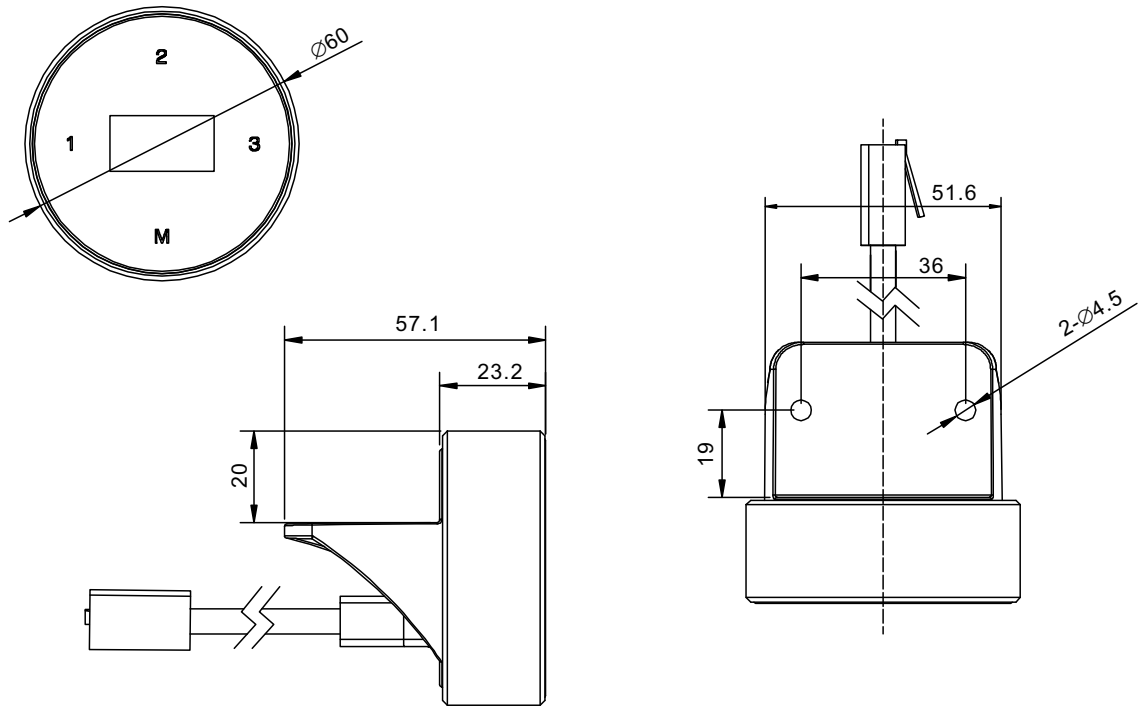

It has 3 memory positions and matches with series of JIECANG JCB35N control box to control all kinds of adjustable desk.

JCHT35M6 can be installed in various types of height adjustable desks, making easy use of rotating to control desk lifting.

As an end-user service, the JCHT35M5 can show error codes and helps to analysis possible failures in the system.

Features

- OLED displays actual height
- 4 touchable buttons (3 memory buttons, 1 store button)
- Color: Champagne gold or Space white
- Touch Screen, rotatable design, sedentary reminder, upper and lower limit, automatic locking
- wire length: 2000mm with 8-pin crystal plug

Options:

- Customized logo
- Customized function design

Usage

- Compatible control box: JCB35N1, JCB35N2, JCB35N3, JCB35N4
- Ambient temperature: Indoors (+5°C to +40°C)

Dimensions

Ordering key

JCHT35M - X - TOUCH - X - X - X - X - X